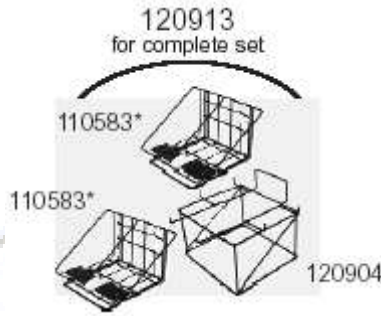

NEWCO Brewing Accessories

Airpot Accessories — Racks & Risers

Model	Features	Cost Ea	Ea. By Case
110583	2-Pot Airpot Rack Only: Side by Side (H:9" x W:14 7/8" x D:12 3/8")		
110584	2-Pot Airpot Rack In-Line (H:13 5/8" x W:8 5/8" x D:23")		
111191	3-Pot Airpot Rack Only: Side by Side (H:9" x W:22"x D:12.375")		
120904	2-Pot Airpot Riser Only: Side by Side (H:7 3/4" x W:12" x D:13 1/6")		
120906	3-Pot Airpot Riser Only: Side by Side (H:7 3/4" x W:18 7/8" x D:13 1/6")		
120935	6-Pot Airpot Rack - One Piece : (H:13 5/8" x W:22" x 24")		
120913	4-Pot Airpot Rack (see grouping below)		
120914	6-Pot Airpot Rack (see above groupings)		

6 Pot Rack: includes:
(2) 111191- 3 Pot Rack
(1) 120906 - 3 Pot Riser