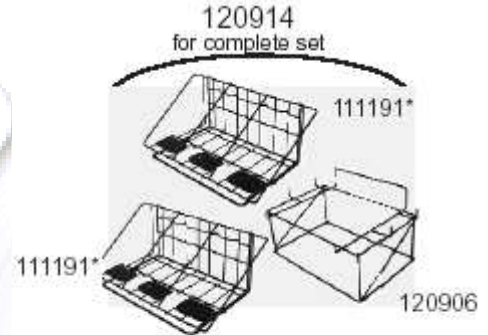

NEWCO Brewing Accessories

Airpot Accessories — Racks & Risers

Model	Features	Cost Ea	Ea. By Case
110583	2-Pot Airpot Rack Only: Side by Side (H:9" x W:14 7/8" x D:12 3/8")		
110584	2-Pot Airpot Rack In-Line (H:13 5/8" x W:8 5/8" x D:23")		
111191	3-Pot Airpot Rack Only: Side by Side (H:9" x W:22"x D:12.375")		
120904	2-Pot Airpot Riser Only: Side by Side (H:7 3/4" x W:12" x D:13 1/6")		
120906	3-Pot Airpot Riser Only: Side by Side (H:7 3/4" x W:18 7/8" x D:13 1/6")		
120935	6-Pot Airpot Rack - One Piece : (H:13 5/8" x W:22" x 24")		
120913	4-Pot Airpot Rack (see grouping below)		
120914	6-Pot Airpot Rack (see above groupings)		

6 Pot Rack: includes:
(2) 111191- 3 Pot Rack
(1) 120906 - 3 Pot Riser