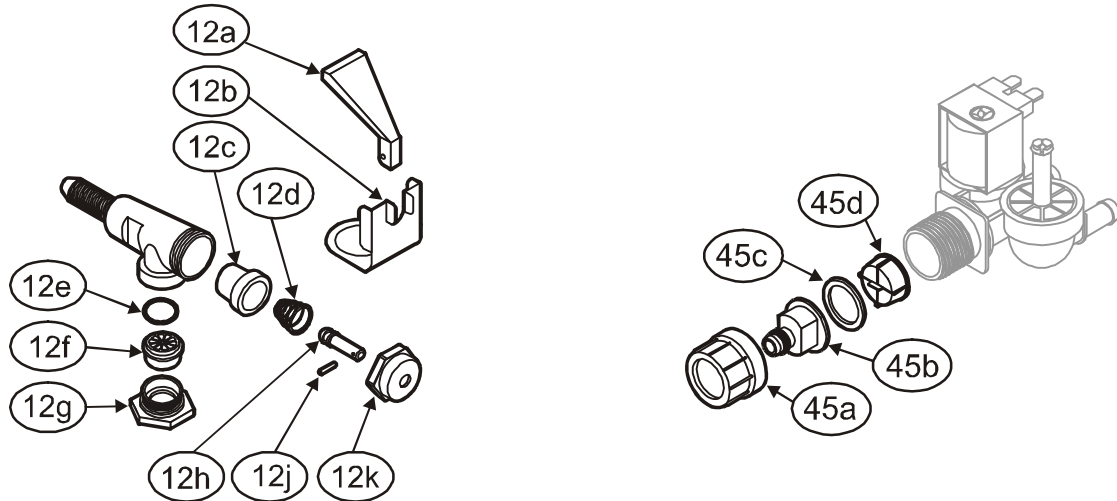

EXPLODED VIEW - HORIZON SERVICE PARTS

FAUCET & SOLENOID SERVICE KITS - AUTOMATIC BREWERS

MODEL: 0412, 0475, 0482

SERVICE KITS

FAUCET REPAIR KITS

- 82573 Handle (item 12a)
- 82575 Seat Cup (item 12c)
- 82576 Faucet Repair Kit (Includes 12a Handle, 12c Seat Cup, 12d Spring, 12h Stem, 12j Pin & 12k Bonnet)
- 82682 Retainer Clip (item 12b)
- 84804 Aerator Replacement Kit (Includes 12e O-Ring, 12f Aerator Disk & 12g Aerator Cap)
- 84870 Aerator Repair Kit (Includes 12e O-Ring & 12f Aerator Disk)

SOLENOID REPAIR KITS

- 83612 Solenoid Complete, Single
- 84455 Solenoid, Complete, with Bypass
- 85218 Inlet Fitting Kit (items 45-10, 45-11, 45-12, 45-13)
- 85219 Inlet Strainer (item 45-13)