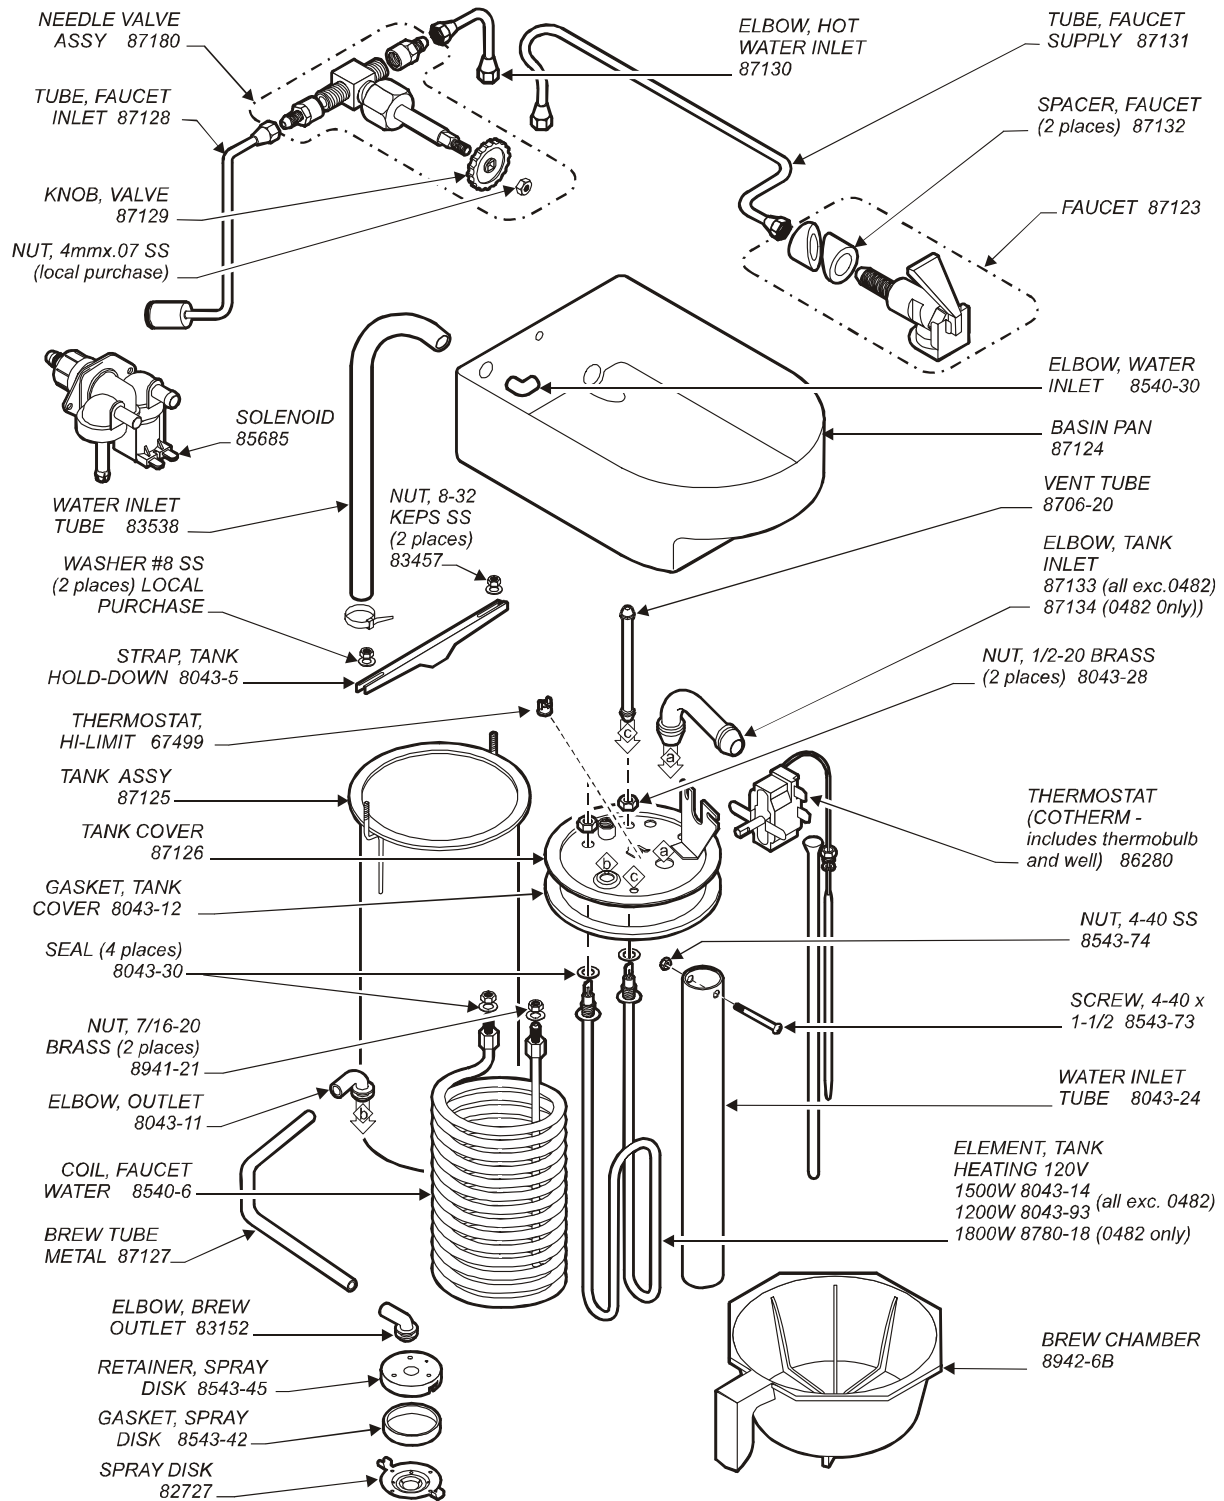

BLOOMFIELD INDUSTRIES

2 ERIK CIRCLE, P. O. Box 280
Verdi, NV 89439
telephone: 775-689-5700
fax: 888-492-2783
www.wellsbloomfield.com

BLOOMFIELD PARTS LIST BL680

HORIZON BREWERS

Models:

**0412, 0420, 0443,
0471, 0472, 0482**

TABLE OF CONTENTS

Plumbing Components - Automatic Brewer	2
Plumbing Components - Pour-Over Brewer	3
Model 0412 - Cabinet & Electrical Components	4
Model 0443 - Cabinet & Electrical Components	5
Model 0471 - Cabinet & Electrical Components	6
Model 0472 - Cabinet & Electrical Components	7
Model 0482 - Cabinet & Electrical Components	8
Faucet & Solenoid Service Kits, Automatic Brewers	9
Model 0420 - Plumbing Components	10
Model 0420 - Cabinet & Electrical	11

PRINTED IN UNITED STATES OF AMERICA

EXPLODED VIEW - HORIZON SERVICE PARTS

PLUMBING & RELATED COMPONENTS - AUTOMATIC BREWERS

MODELS: 0412, 0472, 0482

680 77276 Exploded Views Horizon™ Brewers