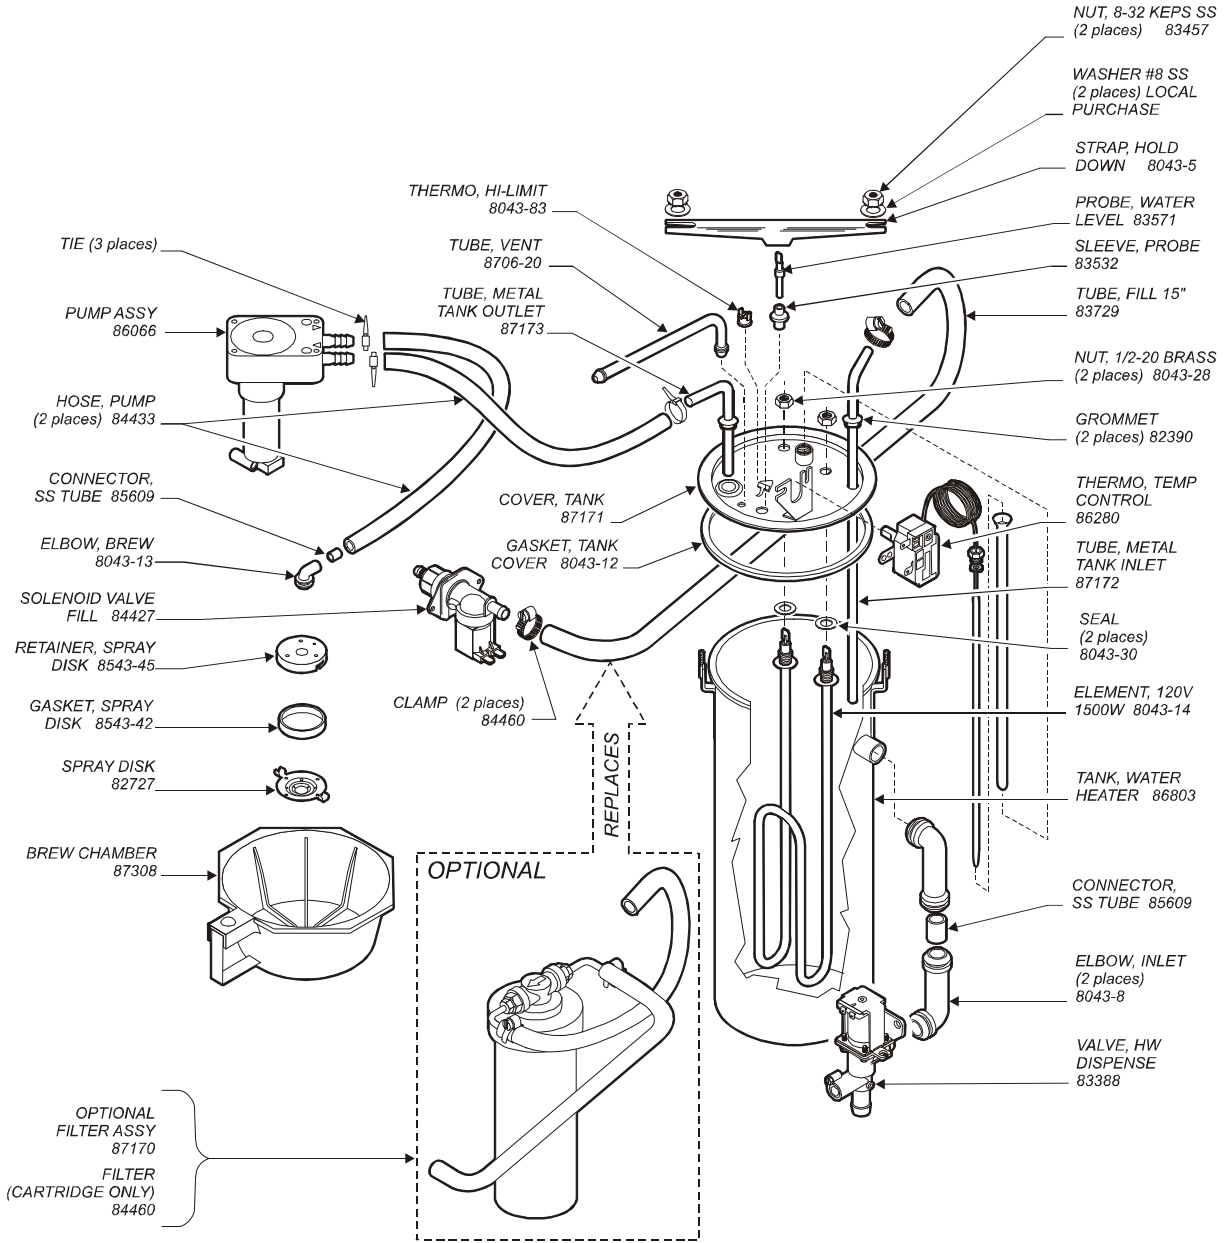

EXPLODED VIEW - HORIZON SERVICE PARTS

PLUMBING COMPONENTS

680 77276 Exploded Views Horizon™ Brewers